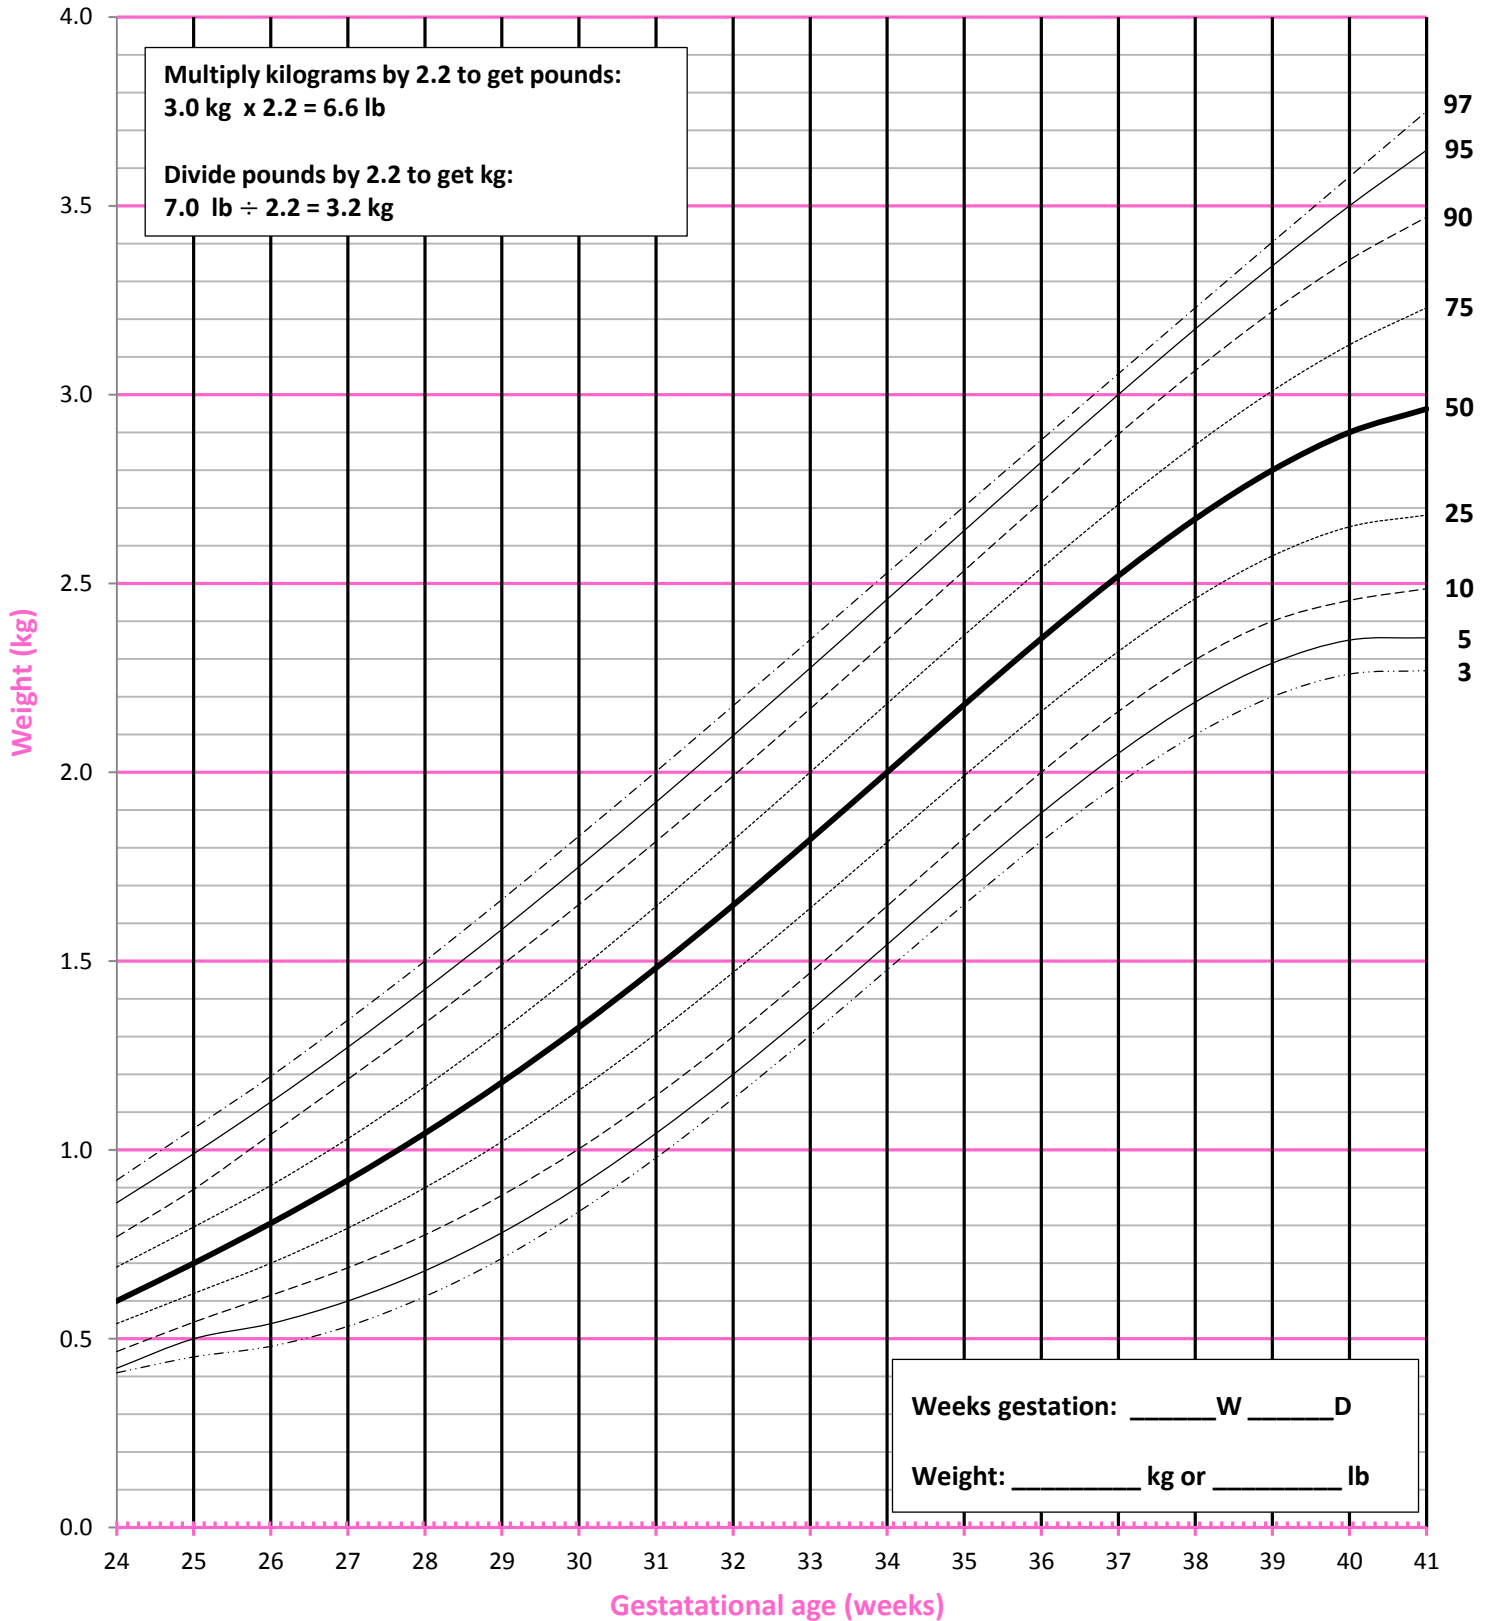

Argentinian Twin Girls: Weight at Birth

Name: _____

Date of Birth: ___/___/_____

This curve was created in 2013 by the Forgotten Diseases Research Foundation. For educational use.

Data taken from Urquia M et al. (2011) Referencias poblacionales argentinas de peso al nacer según multiplicidad del parto, sexo y edad gestacional. *Rev Panam Salud Publica* 29(2):108–119.