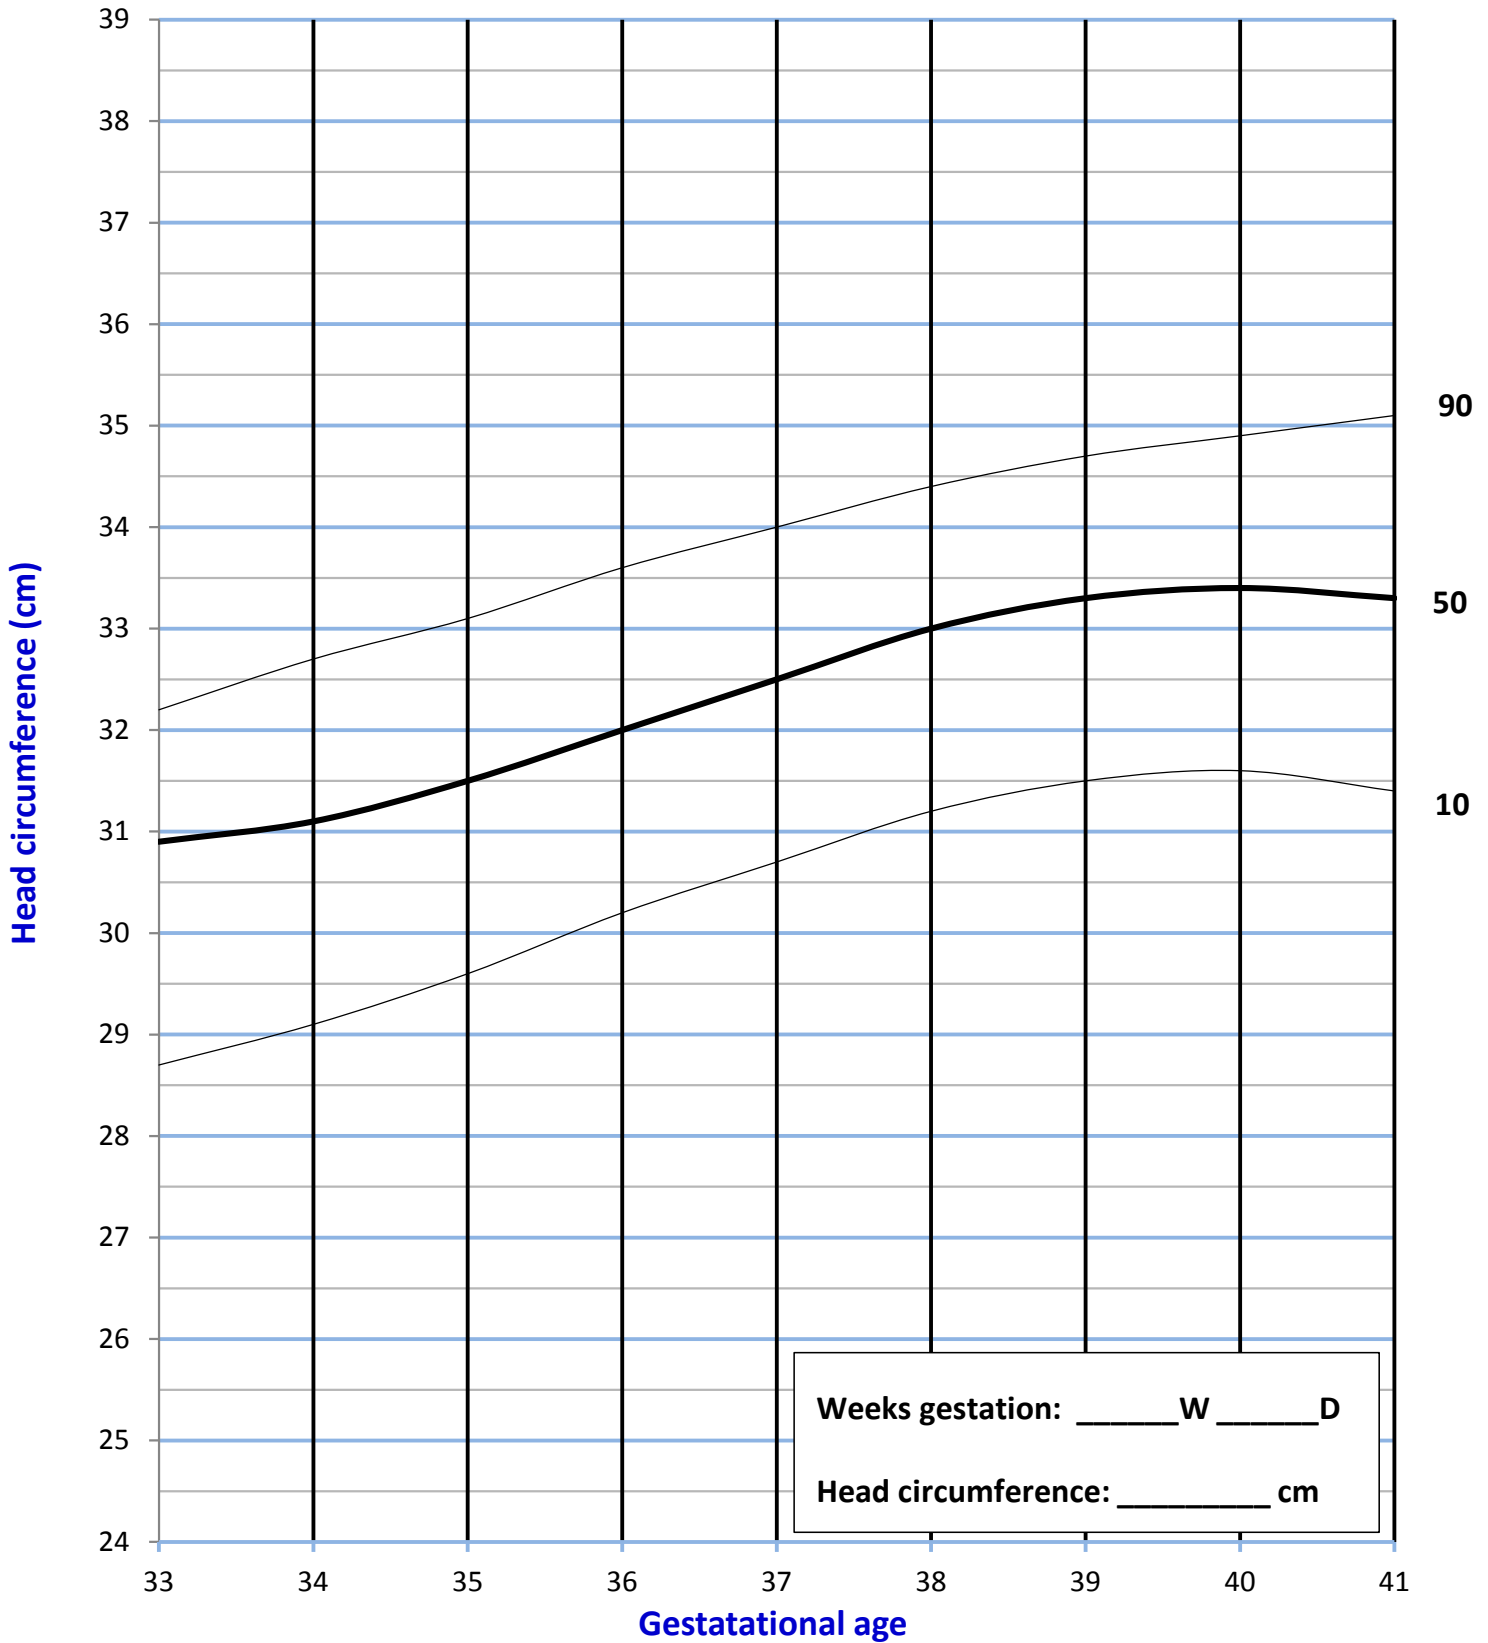

Japanese Twin Boys: Head Circumference at Birth

Name: _____

Date of Birth: ____/____/____

This curve was created in 2012 by the Forgotten Diseases Research Foundation.

Curve created using data from Ooki S, Yokoyama Y. (2003) Reference birth weight, length, chest circumference, and head circumference by gestational age in Japanese twins. *J Epidem* 13(6):333-341.