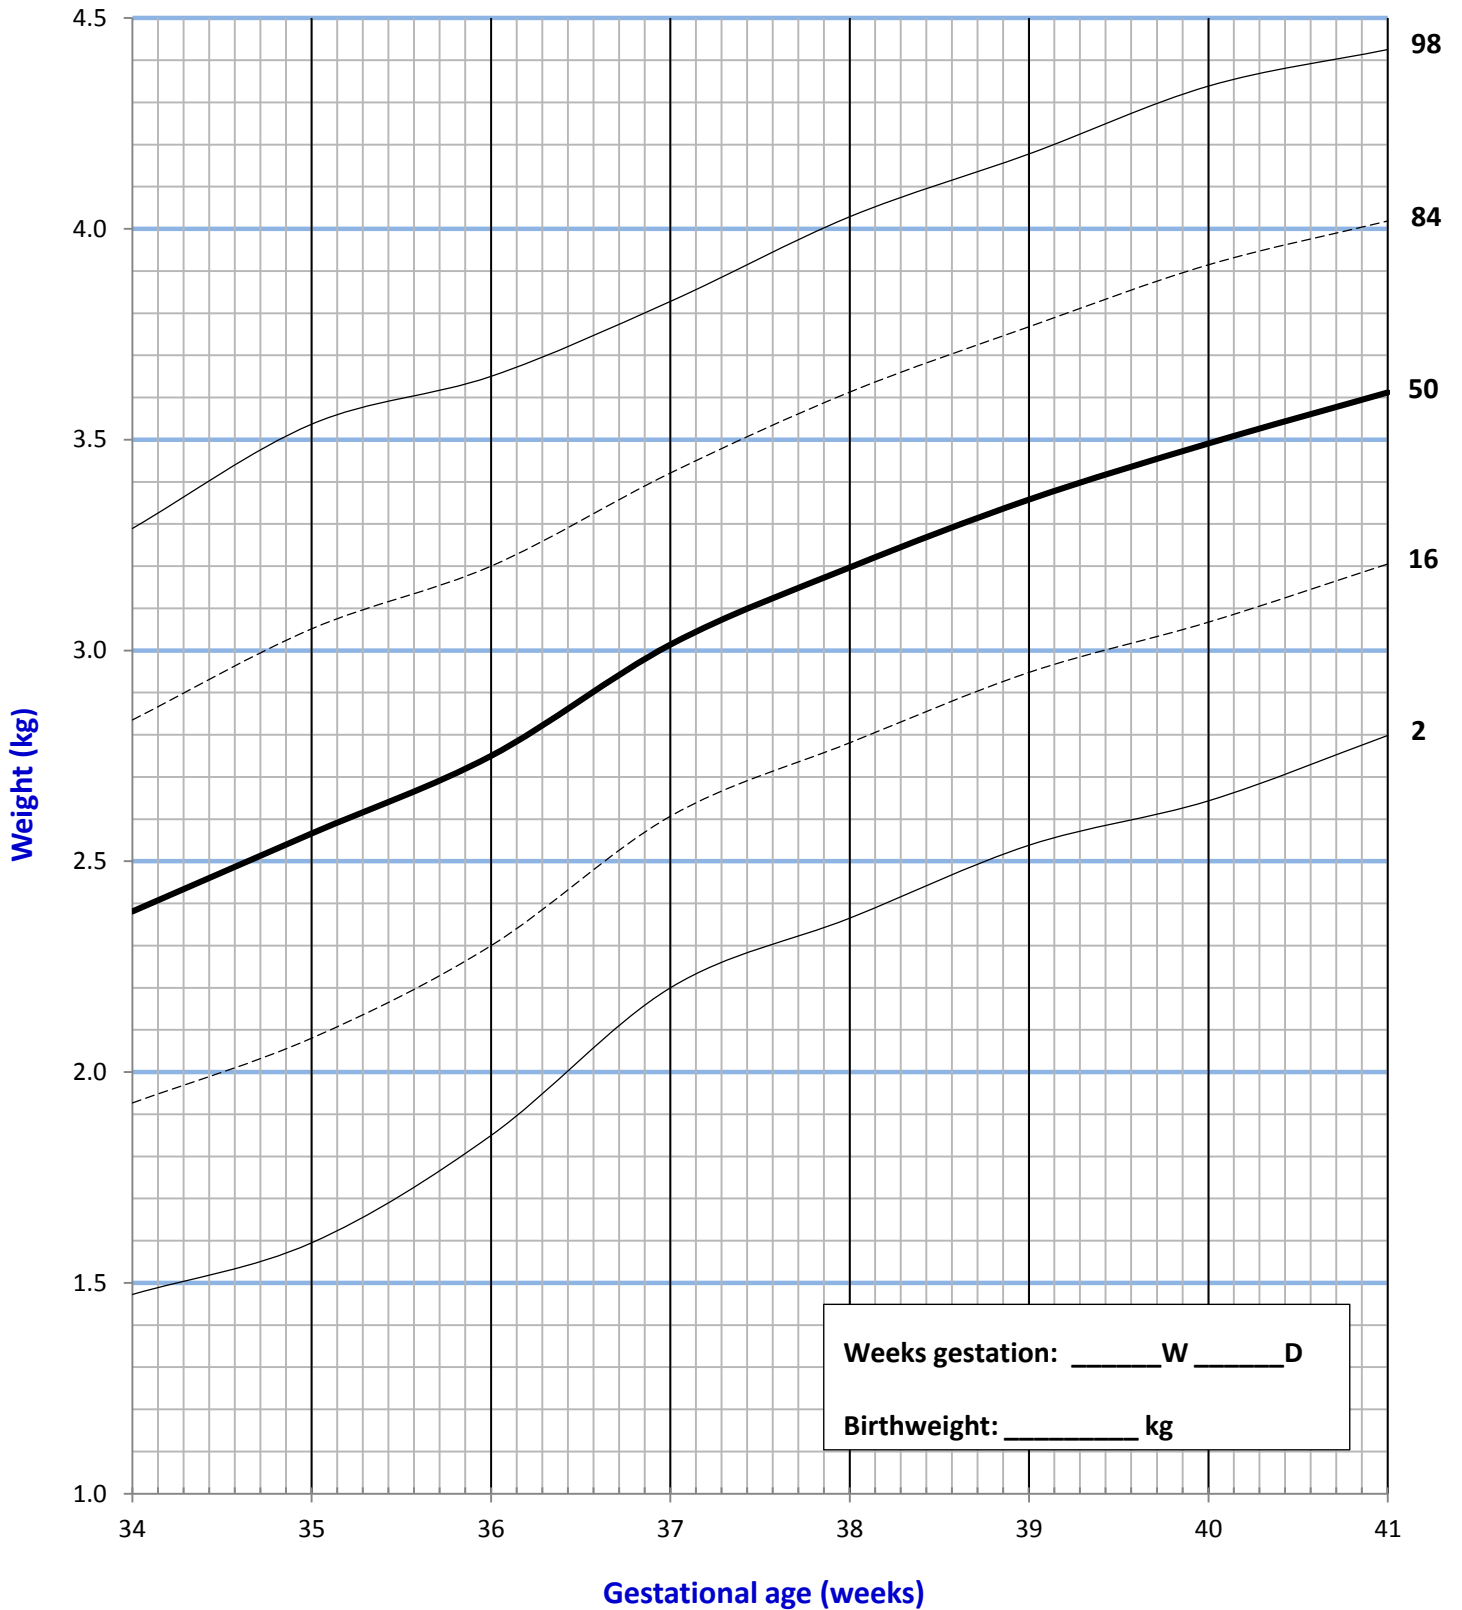

Portuguese Boys : Weight at Birth

Name: _____

Date of Birth: ____/____/____

This curve was created in 2013 by the Forgotten Diseases Research Foundation. For educational use.

Curve created using data in Cunha et al. (2007) Percentis do peso de nascimento para a idade gestacional, numa população de recém-nascidos *Acta Pediatrica Portuguesa* 38(5):187-193.