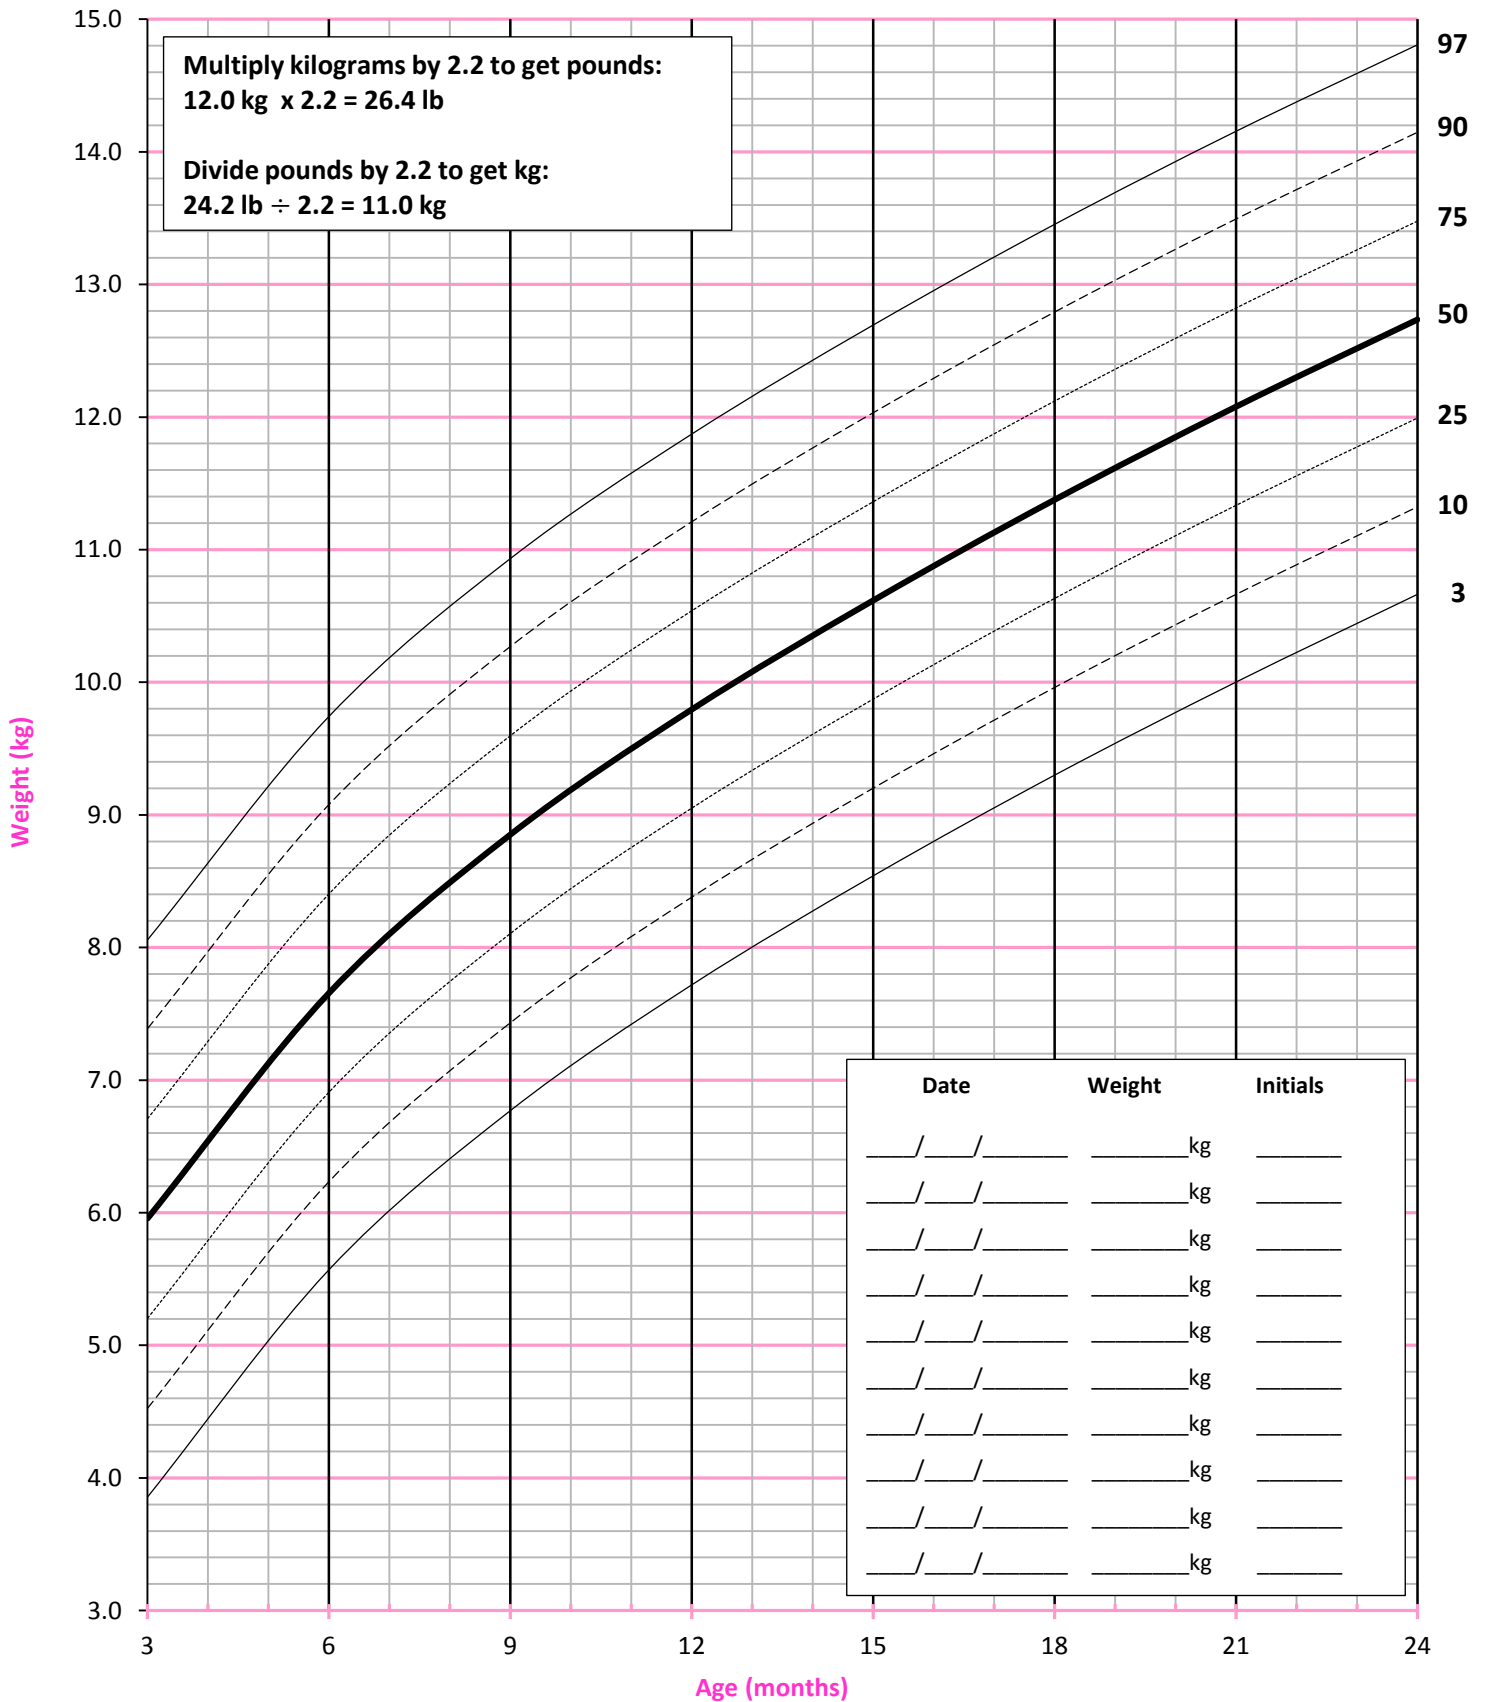

# Swedish Girls: Weight, 3 – 24 Months

Name: \_\_\_\_\_

Date of Birth: \_\_\_\_/\_\_\_\_/\_\_\_\_

This curve was created in 2013 by the Forgotten Diseases Research Foundation. For educational use.

Curve created using data in Niklasson A et al. (2008) Continuous growth reference from 24th week of gestation to 24 months by gender. *BMC Pediatr* 8:8 <http://www.biomedcentral.com/1471-2431/8/8>