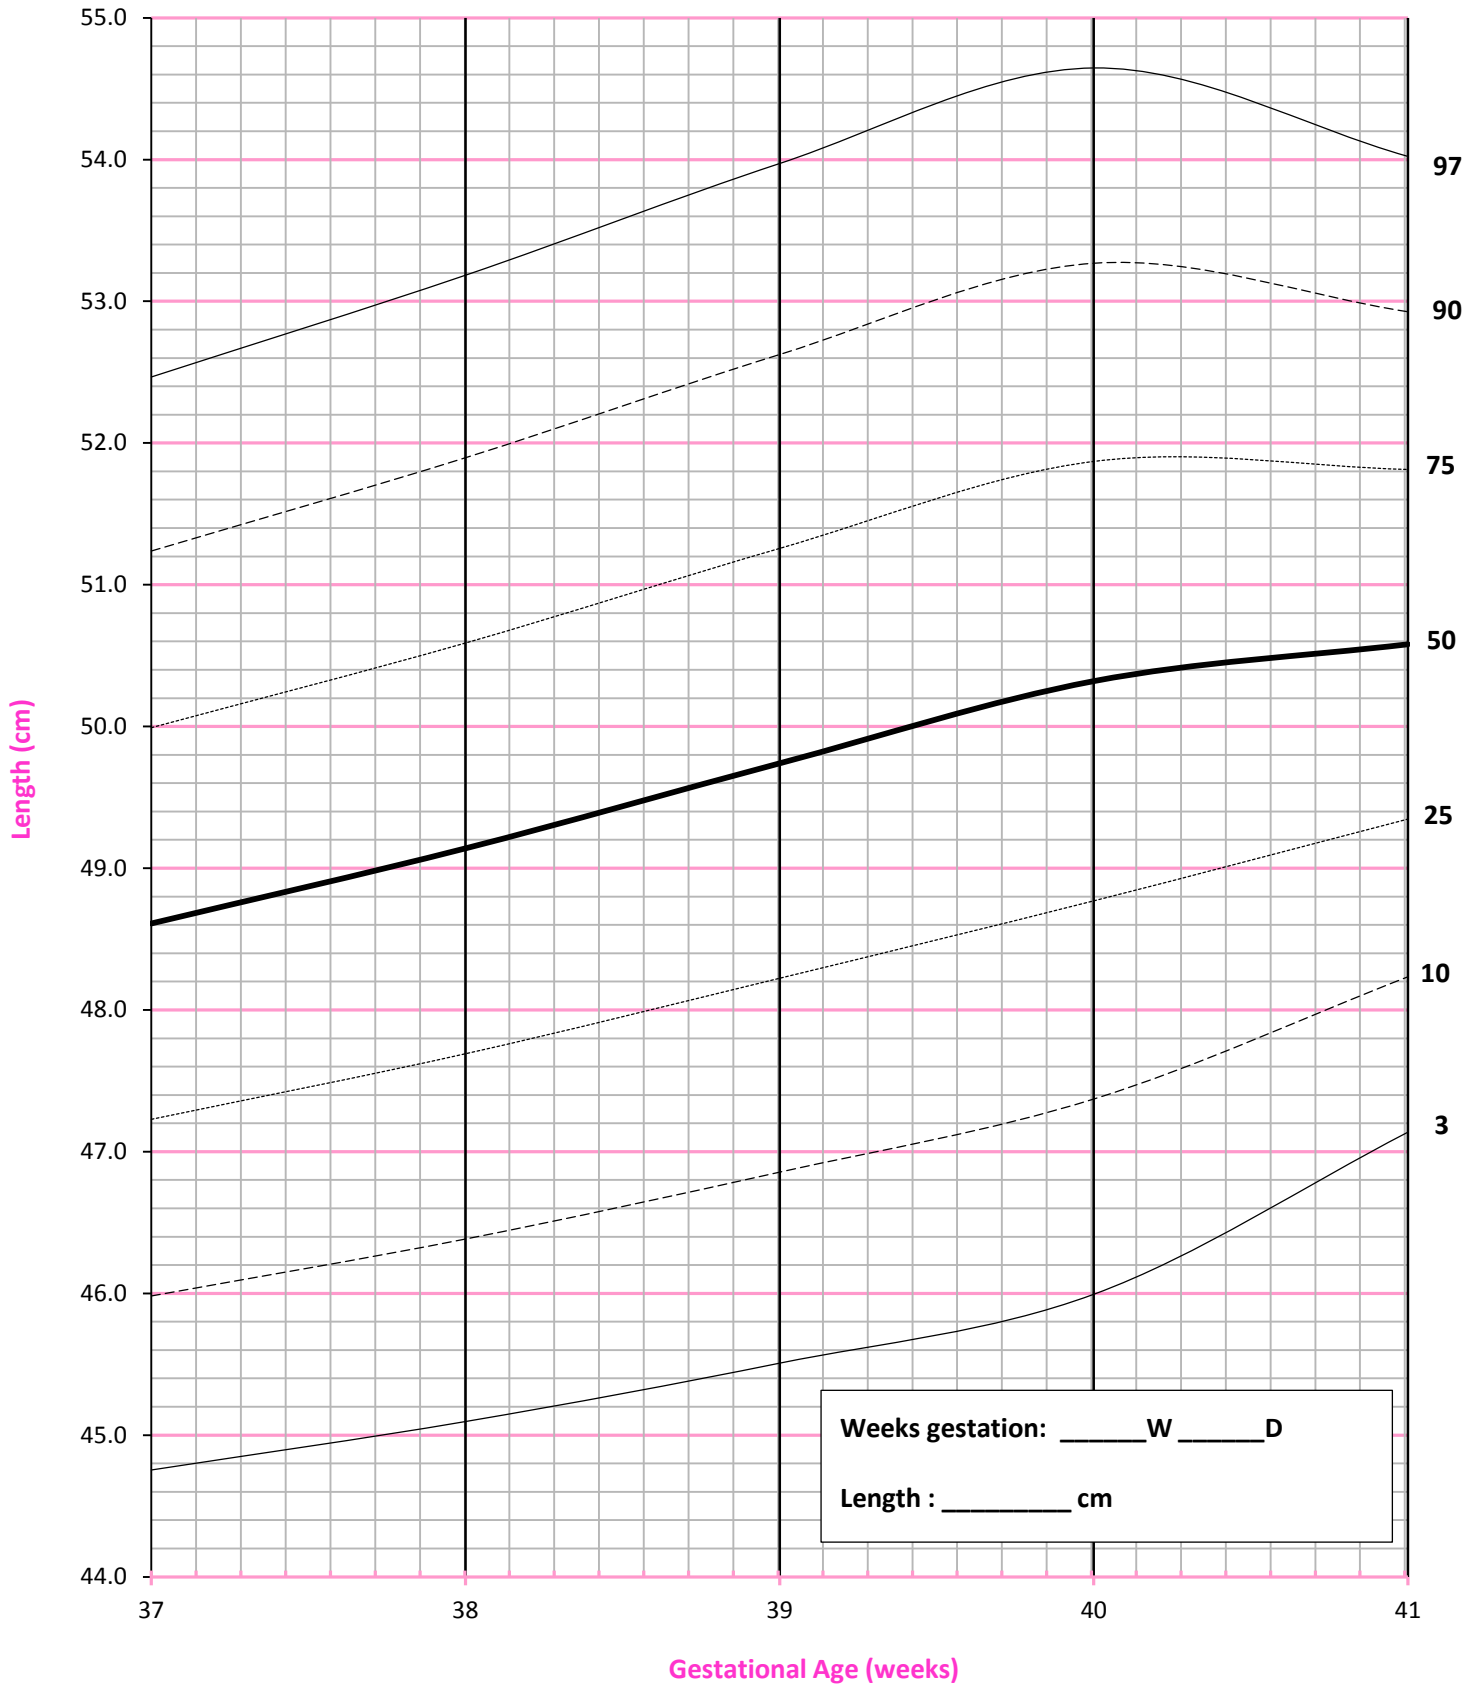

Emirati Girls : Length at Birth

Name: _____

Date of Birth: ____/____/____

Curves were created using data in Dawodu A et al (2008). Size at birth in a rapidly developing economy : intrauterine growth pattern of UAE infants. Annals of Human Biology ; 35(6) : 615-623