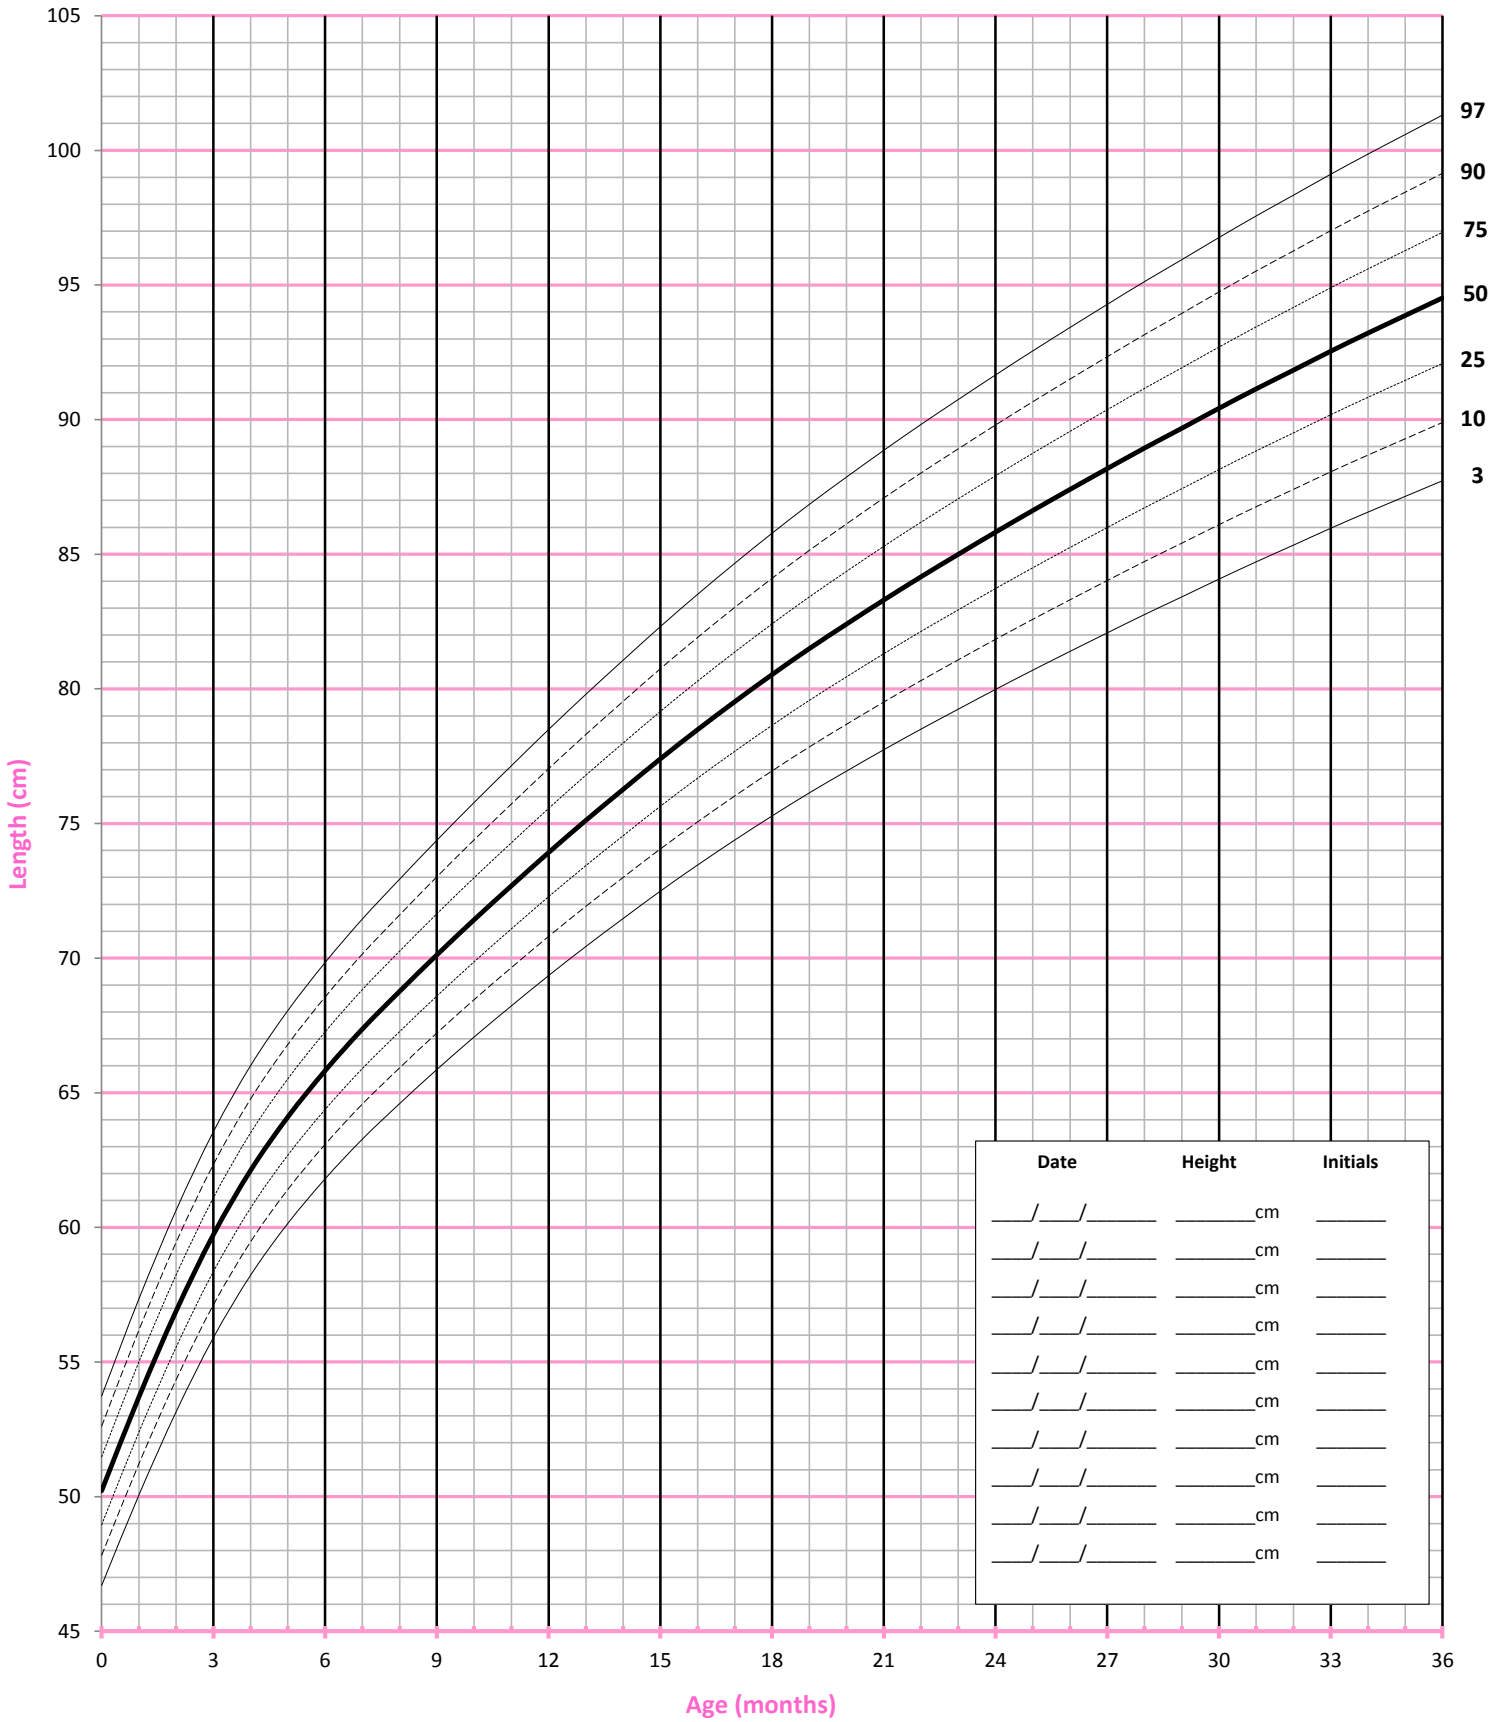

# British Girls: Length/Height Birth – 36 Months

Name: \_\_\_\_\_

Date of Birth: \_\_\_\_/\_\_\_\_/\_\_\_\_

This curve was created in 2013 by the Forgotten Diseases Research Foundation. For educational use.

Curve created using the UK90 data, provided by Prof. Tim Cole and the UK Medical Research Council. Used with permission.