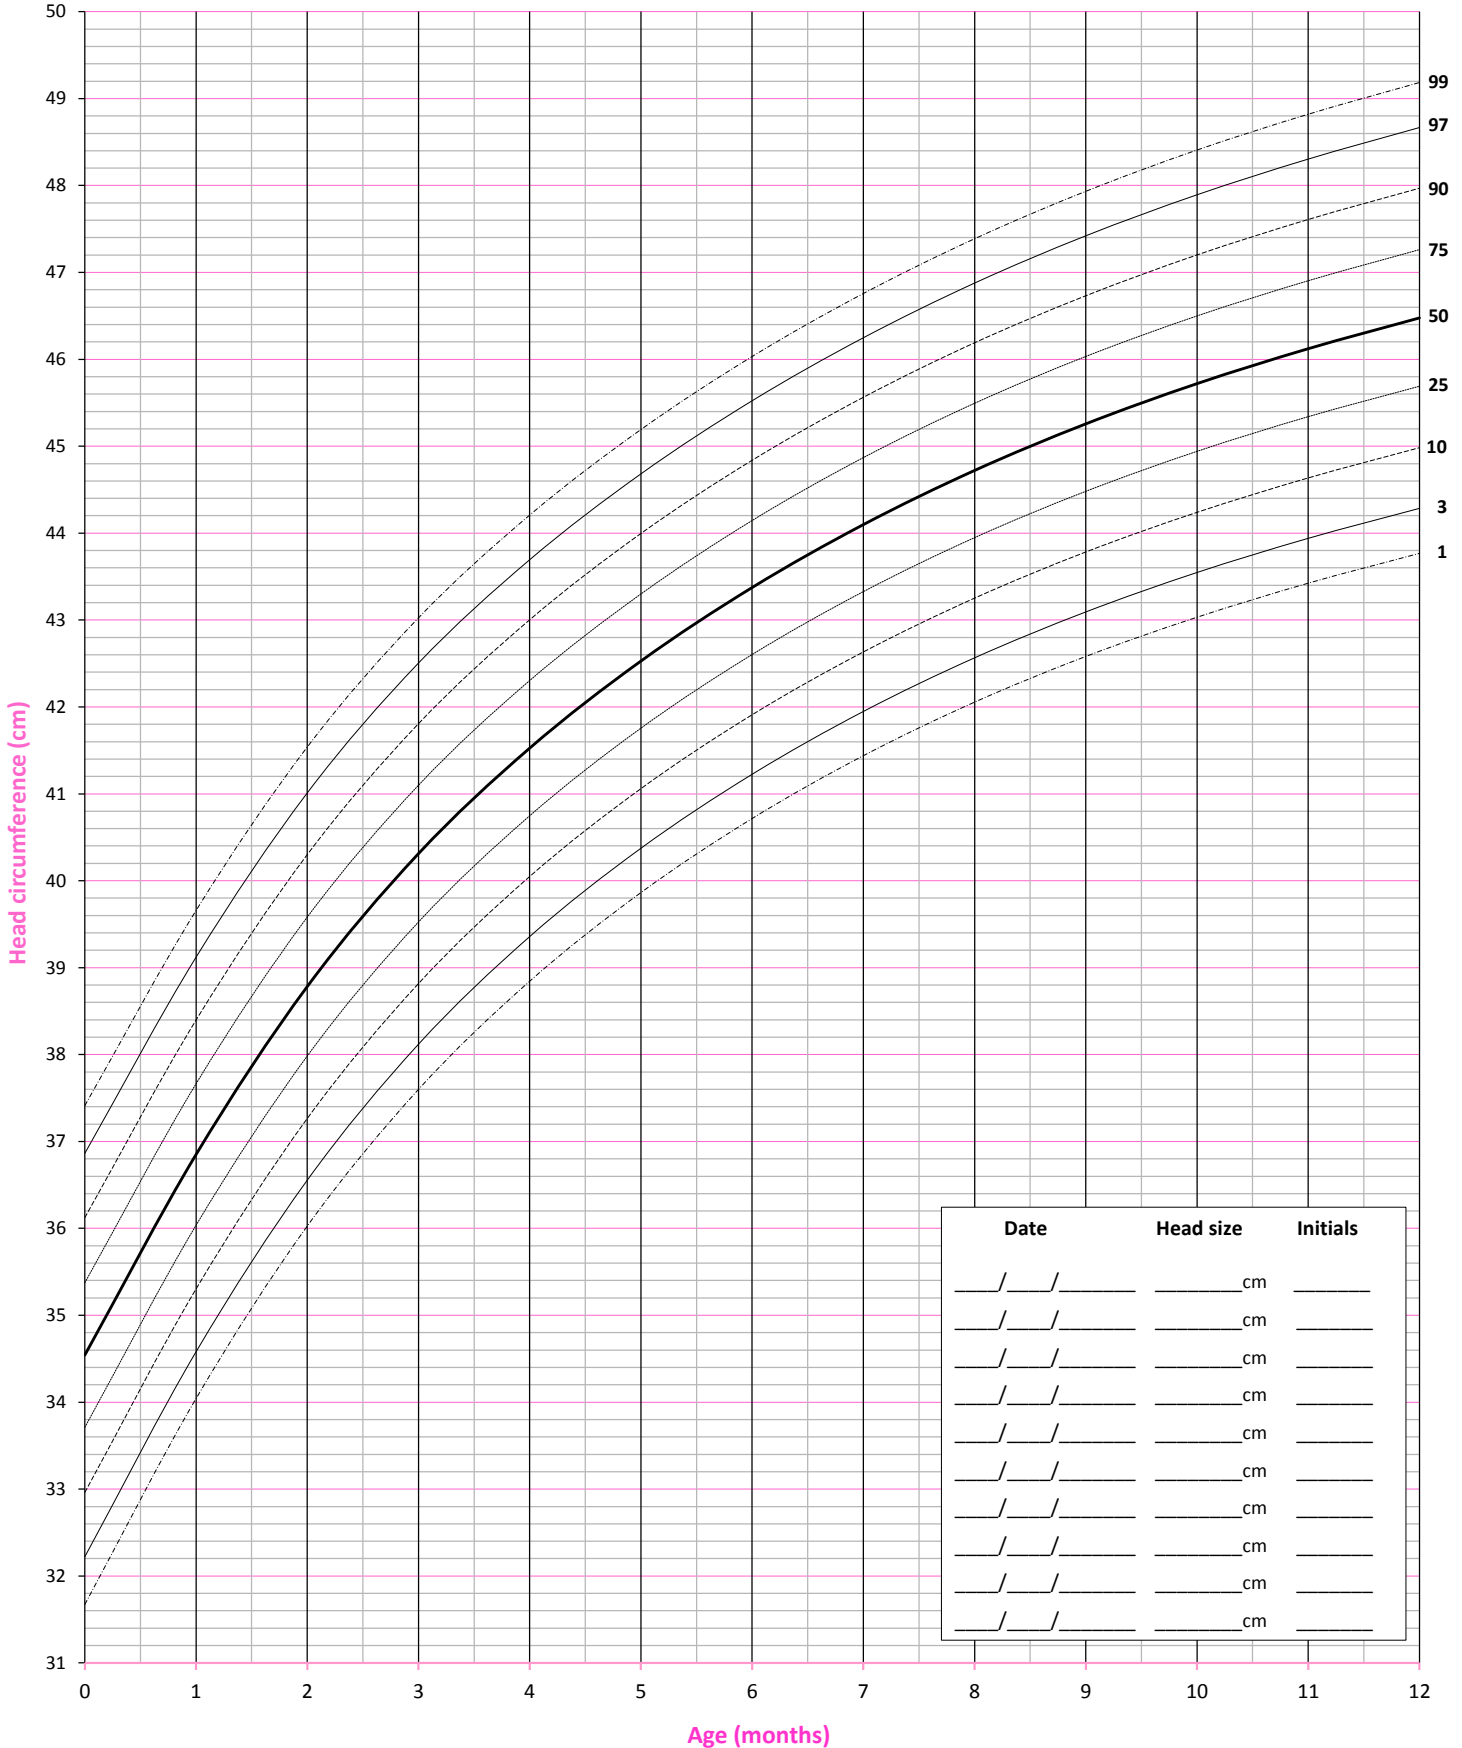

British Girls: Head Circumference Birth – 12 Months

Name: _____

Date of Birth: ____/____/____

Date	Head size	Initials
____/____/____	_____ cm	_____
____/____/____	_____ cm	_____
____/____/____	_____ cm	_____
____/____/____	_____ cm	_____
____/____/____	_____ cm	_____
____/____/____	_____ cm	_____
____/____/____	_____ cm	_____
____/____/____	_____ cm	_____
____/____/____	_____ cm	_____
____/____/____	_____ cm	_____

This curve was created in 2013 by the Forgotten Diseases Research Foundation. For educational use.

Curve created using the UK90 data, provided by Prof. Tim Cole and the UK Medical Research Council. Used with permission.