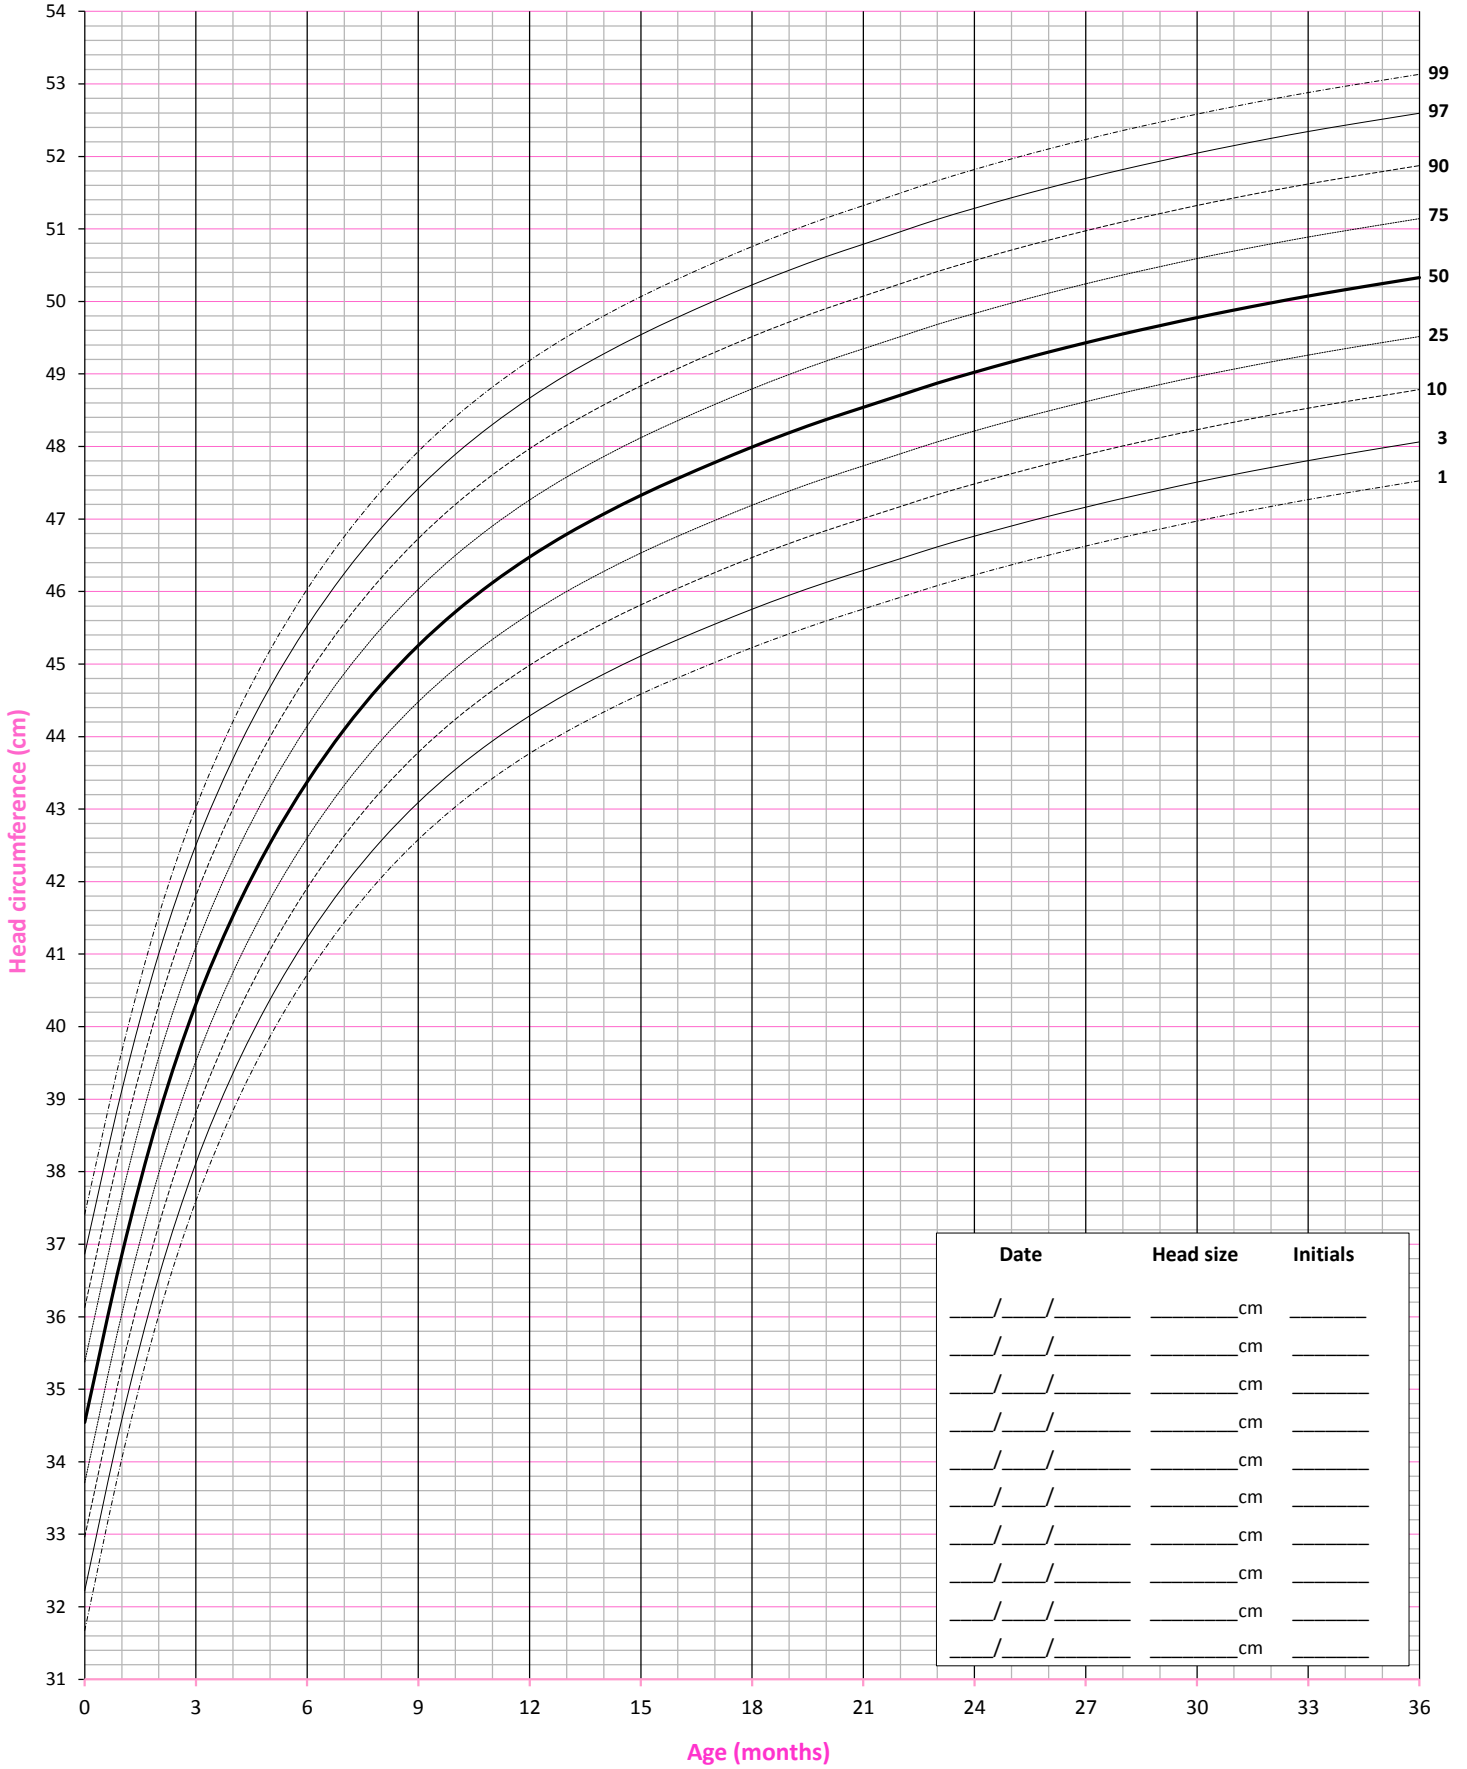

# British Girls: Head Circumference Birth – 36 Months

Name: \_\_\_\_\_

Date of Birth: \_\_\_\_/\_\_\_\_/\_\_\_\_

This curve was created in 2013 by the Forgotten Diseases Research Foundation. For educational use.

Curve created using the UK90 data, provided by Prof. Tim Cole and the UK Medical Research Council. Used with permission.