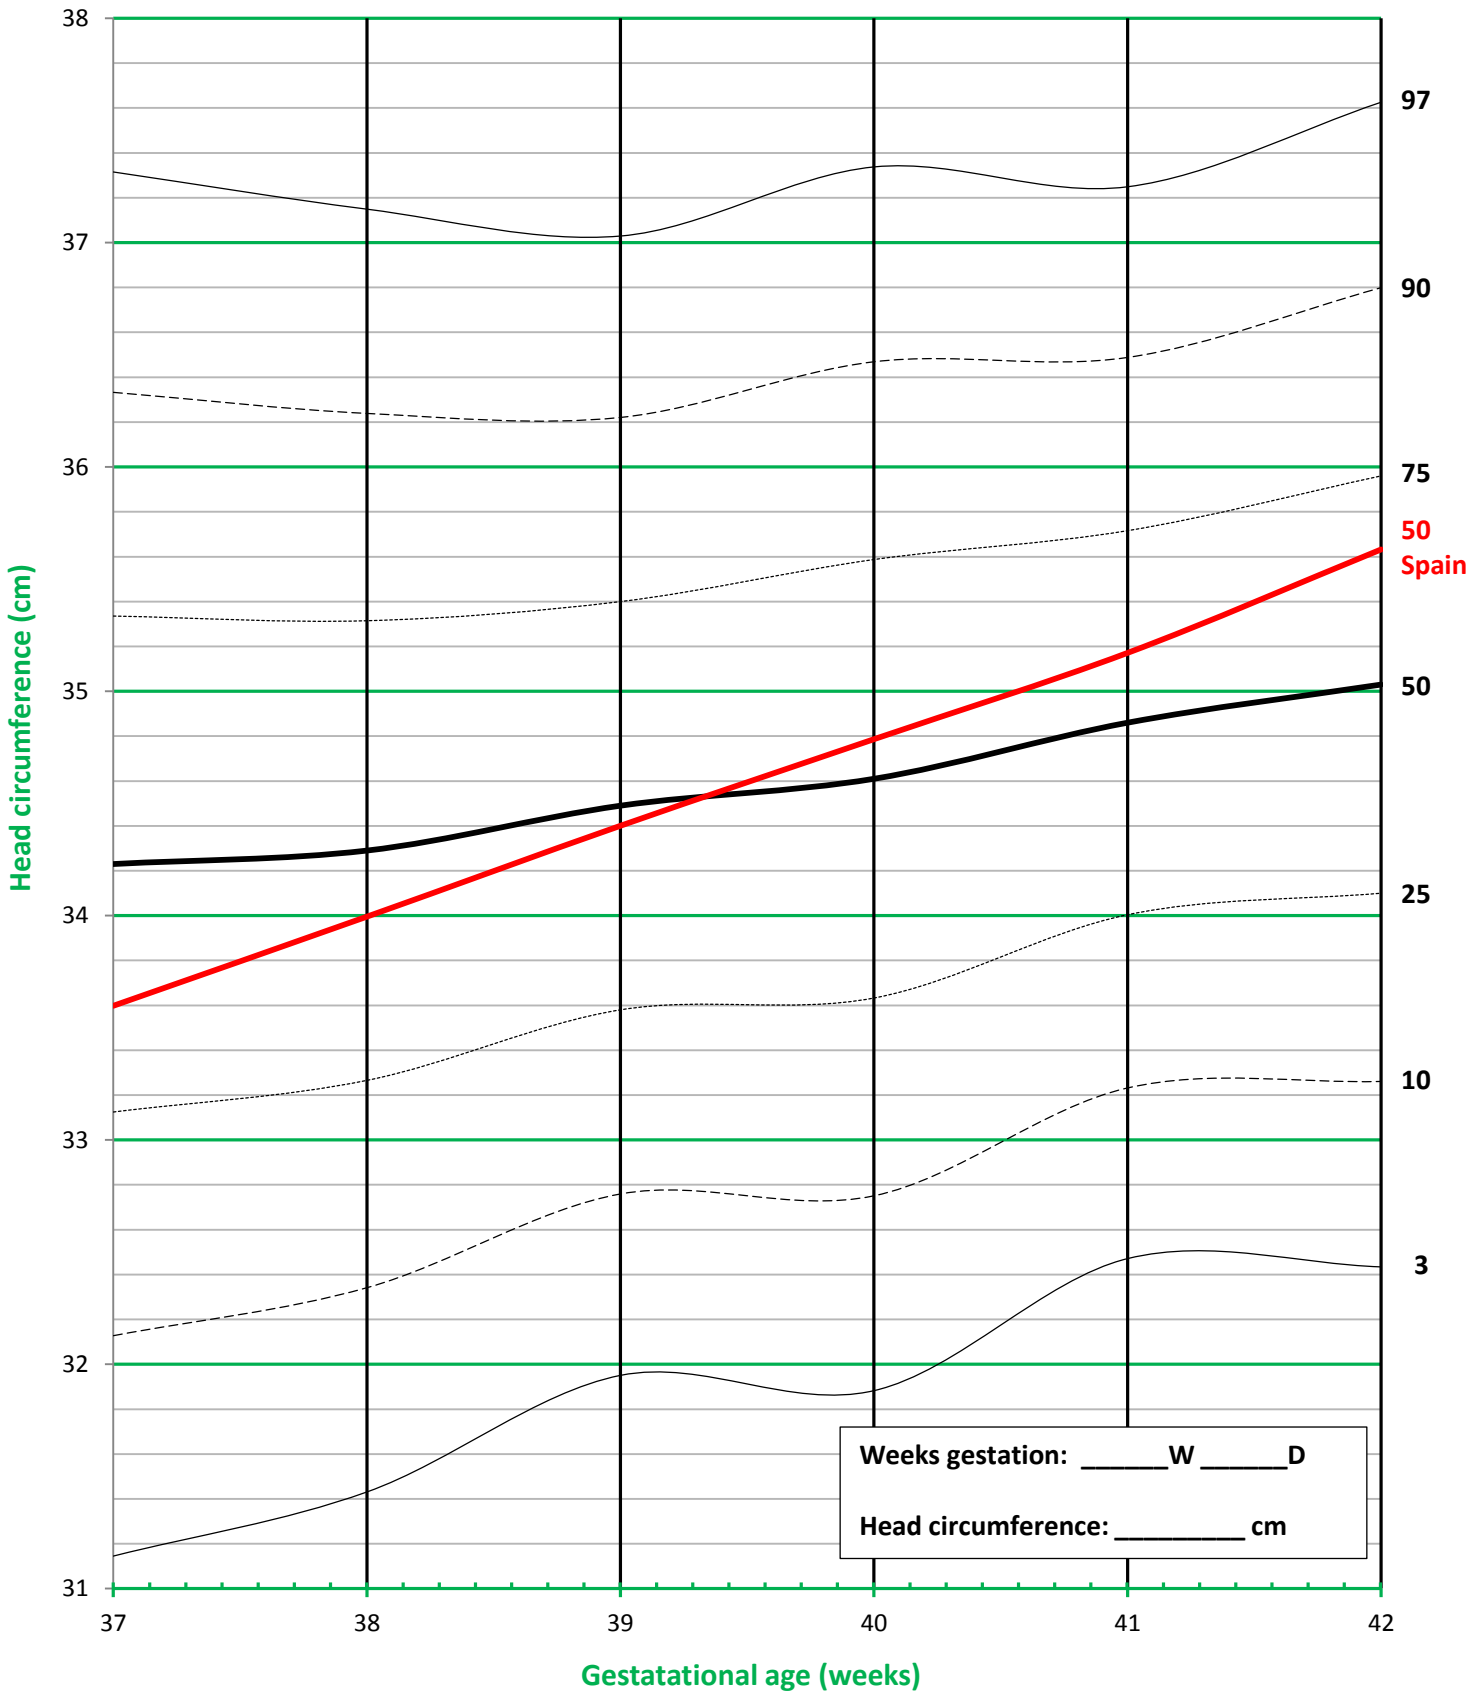

Zambian Boys and Girls : Head Circumference at Birth Compared to Spanish-born Africans

Name: _____

Date of Birth: ____/____/____

This curve was created in 2013 by the Forgotten Diseases Research Foundation. For educational use.

Red line: mean head circumference in Sub-Saharan African infants born in Spain; from Copil A et al. (2006) *An Pediatr (Barc)*. 65(5):454-460.

Curve created using data in Bhat GJ et al. (1989) Anthropometric Parameters of Zambian Infants at Birth. *J Trop Ped* 35:100-104.